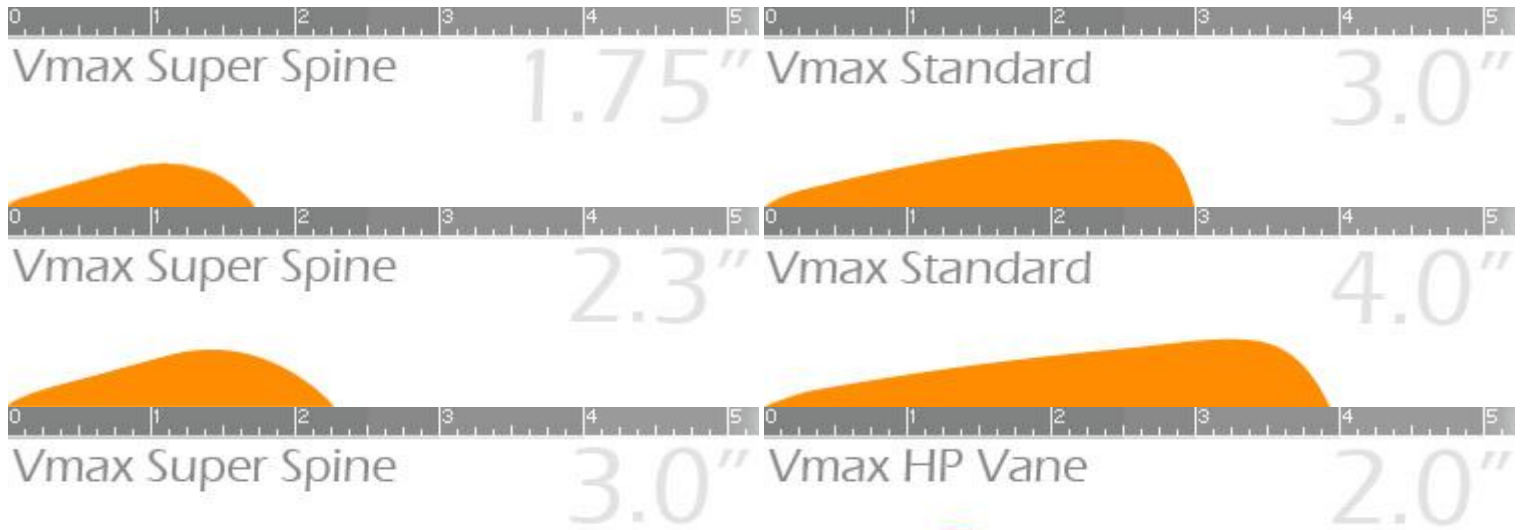

FAT ARCHERY

VaneTec sulat

VMAX 13 COLORS

- WHITE
- FLO YELLOW
- ULTRA ORANGE
- ORANGE
- FLO ORANGE
- FLO PINK
- RED
- FLO GREEN
- PURPLE
- GREEN
- BLUE
- BROWN
- BLACK